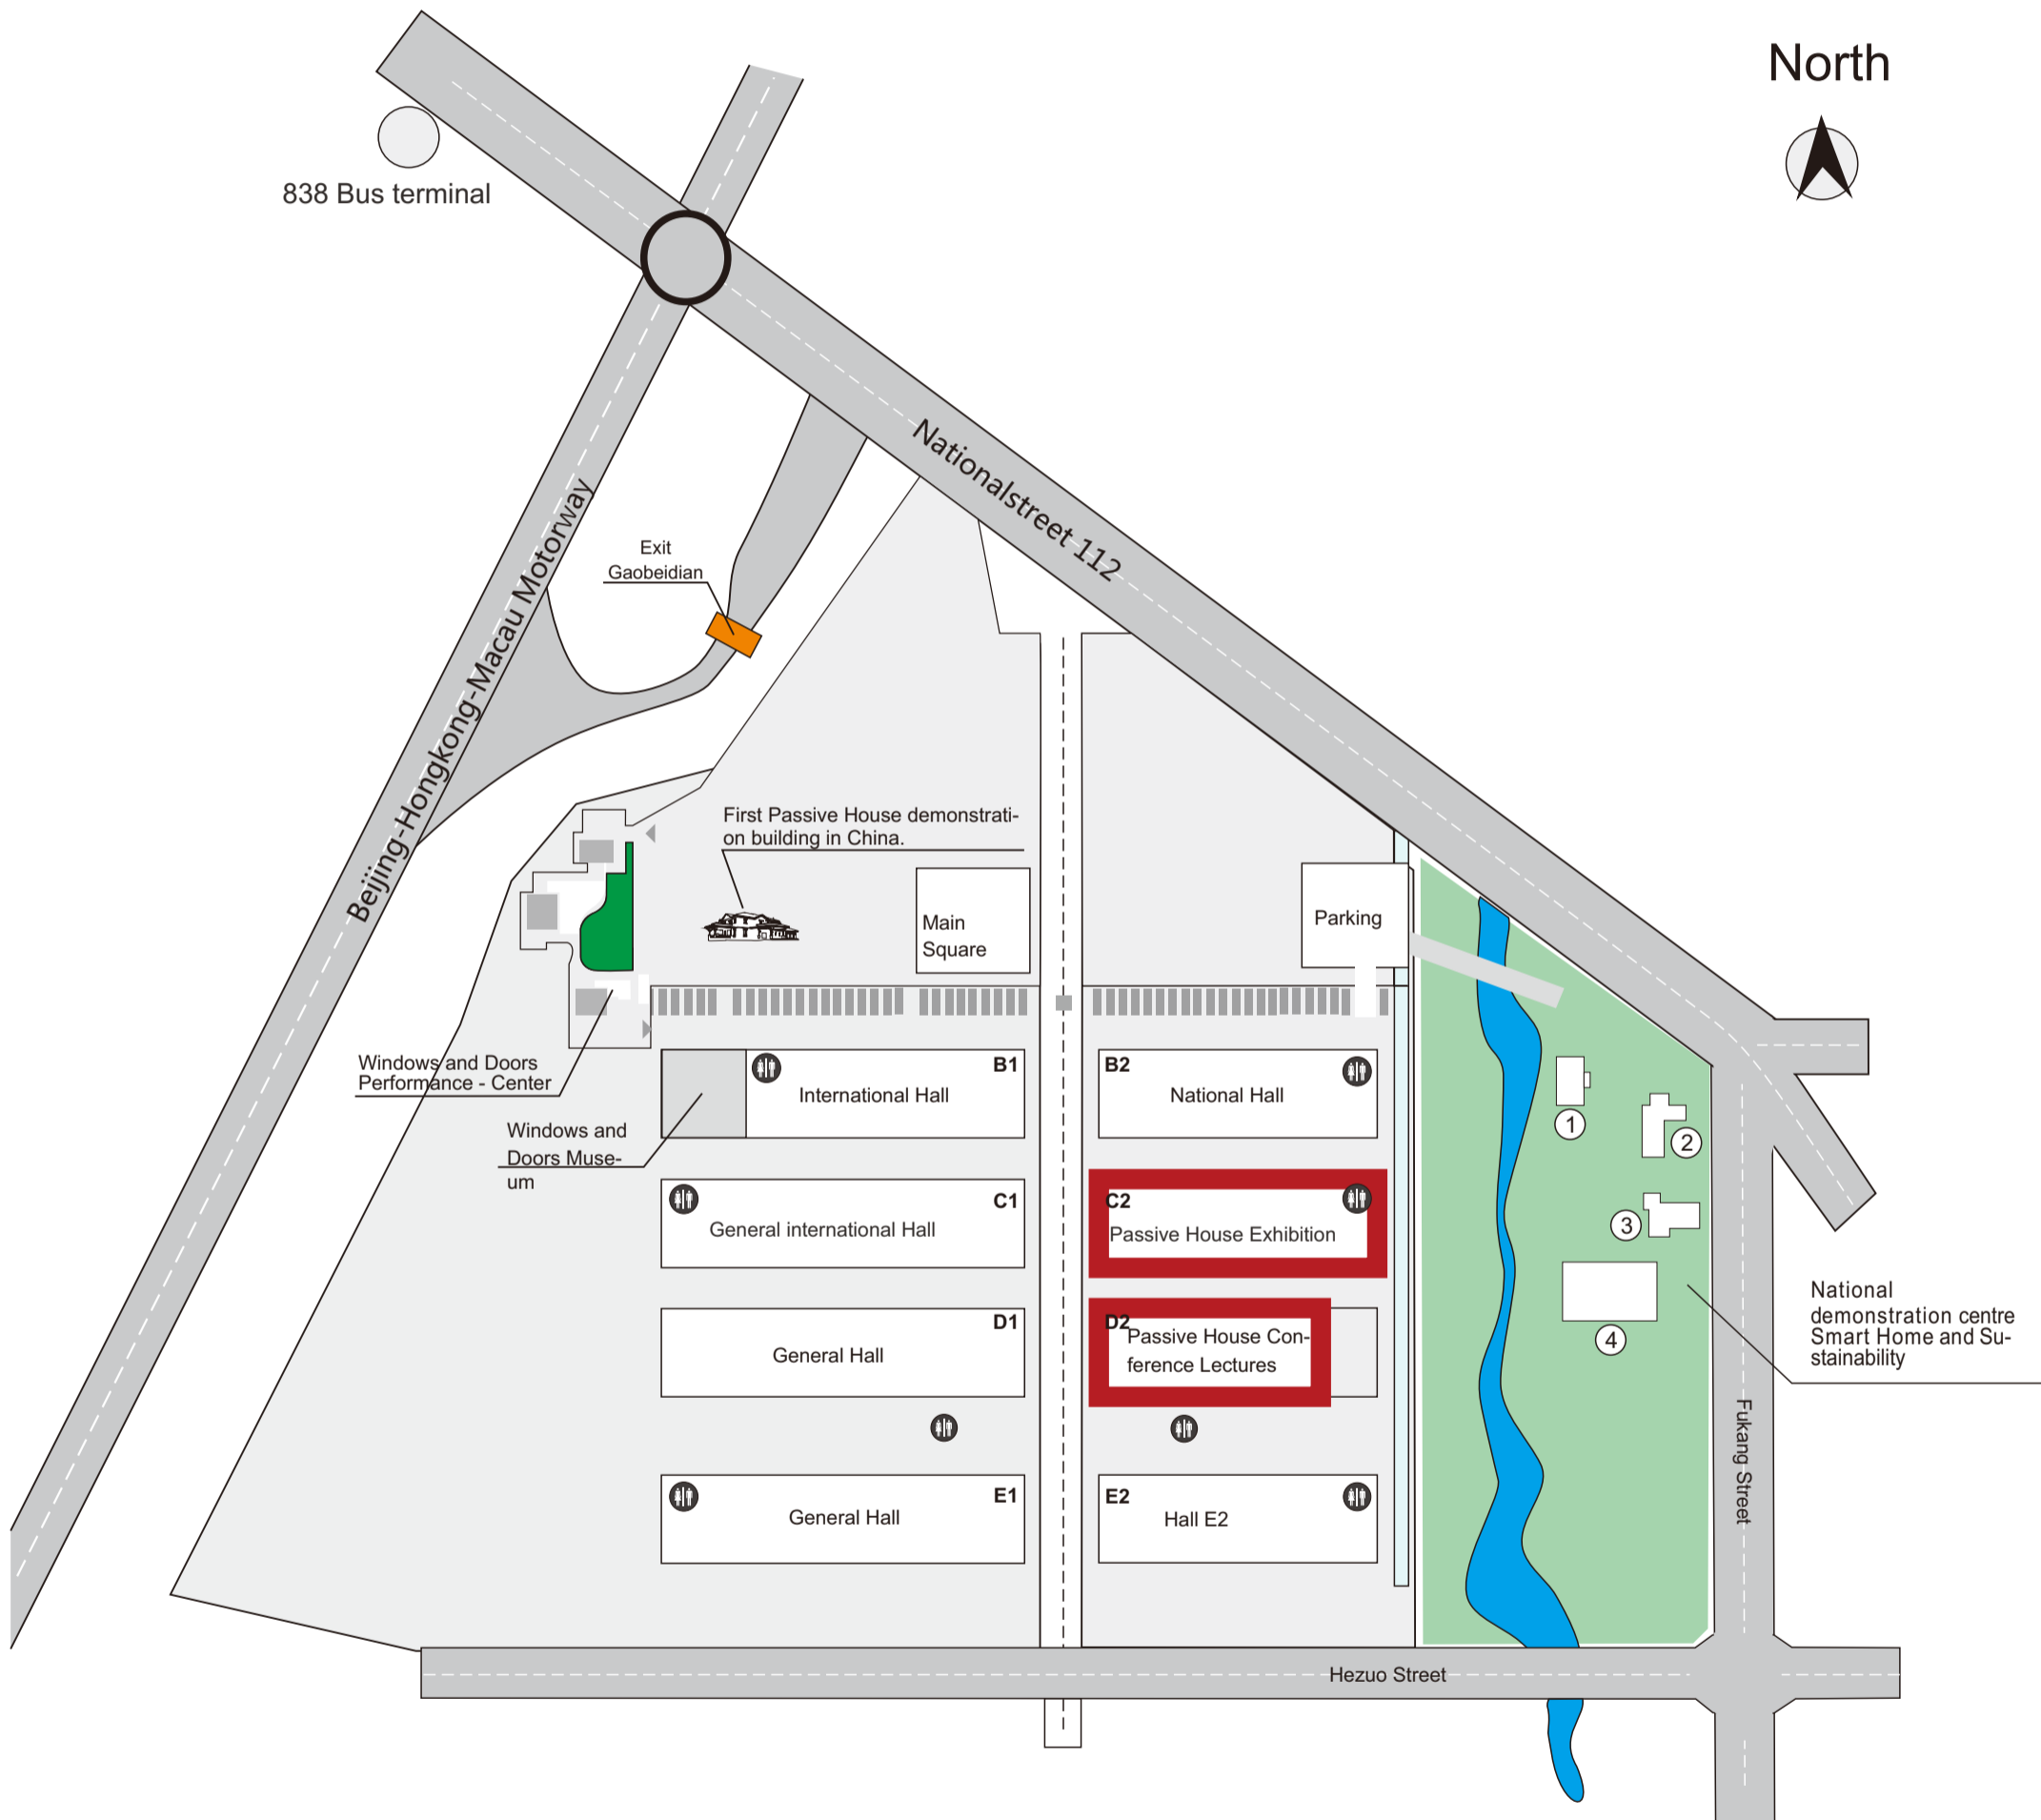

Lageplan der China International Window City

North